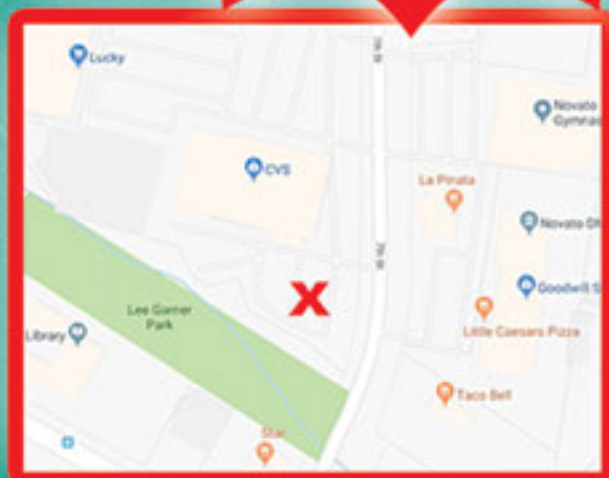

2018

DOWNTOWN

NOVATO

COMMUNITY

**FARMERS
MARKET**

Matching up to
$10 from your
CalFresh Card.

**NEW
LOCATION!!!**

BEHIND CVS ON 7TH ST. BTW.
GRANT AVE. AND NOVATO BLVD.
PLENTY OF PARKING AVAILABLE!

TUESDAYS

MAY 1st - SEPT. 25th

4pm to 8pm

market match

in partnership with...

www.communityfarmersmarkets.com

info@communityfarmersmarkets.com

415-999-5635